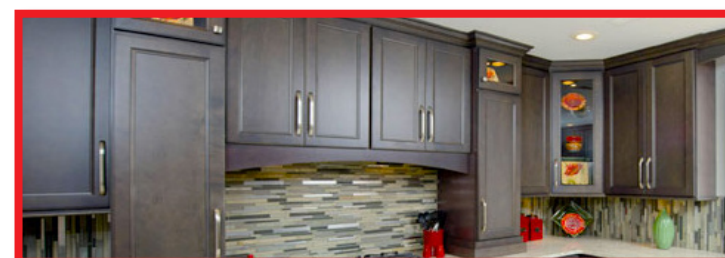

TRINITY CABINETRY

Trinity Cabinetry offers a variety of kitchen cabinet styles to choose from, providing beauty and convenience. From the timeless white style to a rustic wood or the sleek black cabinets, this collection has something for everyone.

WP